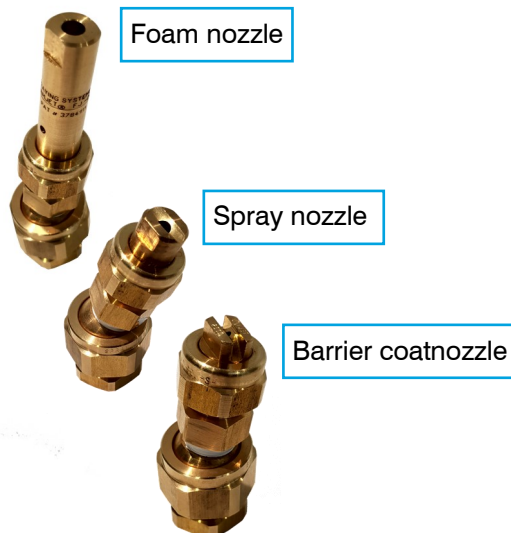

#### SPRAYLANCE

- Material Aluminium (anodized)
- Length Adjustable 2,4 - 7,3 meters
- Wetted parts Brass, Stainless Steel, PVC
- Pressure (max.) 20 bar

#### HOSES, COMPLETE WITH QUICK CONNECTORS

- Suction, 10 meters reinforced PVC, 40 bar, 16 mm ID
- Discharge, 50 meters reinforced PVC, 40 bar, 16 mm ID
- Air, 20 meters reinforced PVC, 40 bar, 8 mm ID

#### NOZZLES MOUNTED ON ADJUSTABLE BALL CONNECTOR

- Foamjet nozzle Brass, 0°, 10 lit/min at 4 bar
- Flatspray nozzle Brass, 25°, 14 lit/min at 4 bar

#### GUIDEWIRE KIT

- Steel wire / Support line 35 meter each
- Pulley system steel / polypropylene

- Robust but light weight design
- Adjustable from 240 to 730 cm
- High capacity air driven pump with outlet for 2 lances