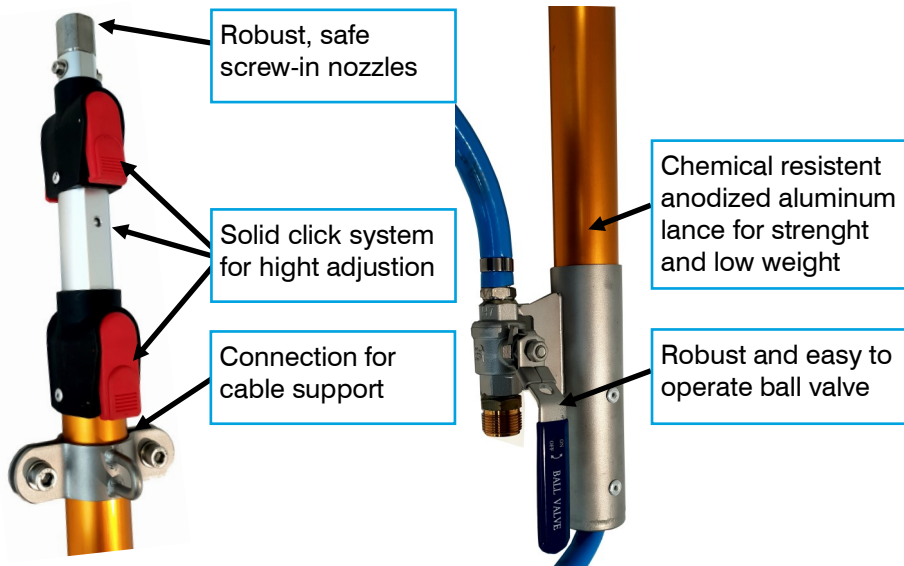

# CARETECH FOAM CLEANING KIT

**For cleaning heights of over 6 meters in holds, tanks, superstructures and spraying barrier coat in holds**

- Robust but light weight design
- Adjustable from 240 to 730 cm
- High capacity air driven pump with outlet for 2 lances

The Caretech Foam Cleaning Kit has been designed for application of alkaline and acidic cleaning chemicals and barrier coatings in holds, tanks and on superstructures.

The Caretech Foam Cleaning Kit is a complete ready to use set and is supplied with a double action membrane pump that can simultaneously feed 2 lances, chemical resistant hoses complete with quick connections, a sturdy adjustable spray lance with a high-tech foam nozzle and a narrow angle flat spray nozzle, a support belt and guide wire kit for easy handling.

Ergonomic design:

Support Belt and neopreen rubber grip for optimal handling, even when wet

#### DUBBLE ACTION AIRDRIVEN MEMBRANE PUMP

- Capacity 50 liters/minute
- Air pressure 2 - 7 bar
- Wetted parts Polypropylene
- Membranes Hytel, PTFE plated
- Seats Polypropylene
- Seals PTFE
- Air connection 3/8" BSPF
- Suction/discharge 1/2" BSPF